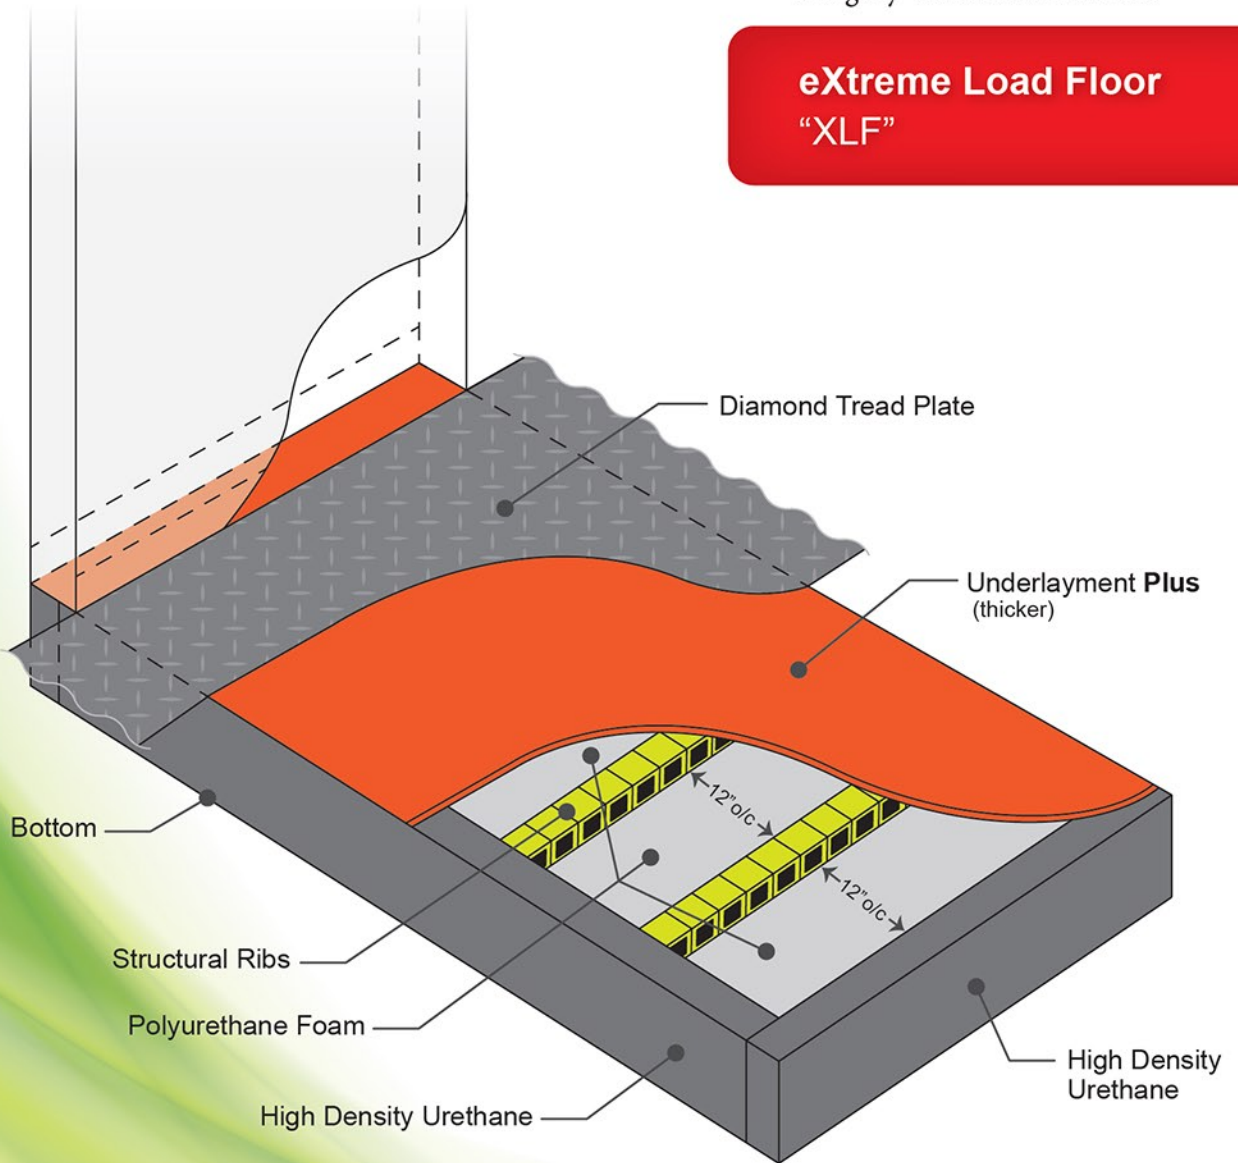

4,000 PSF
ROLLING LOAD
RATED

Integrity. Service. Excellence.

eXtreme Load Floor
"XLF"

Our eXtreme Load Floor

- Our highest strength.
- Custom designed for forklifts with reinforced overlapping diamond-tread plates. Field installed.
- 4,000 psf rolling load rated.

FLOORING